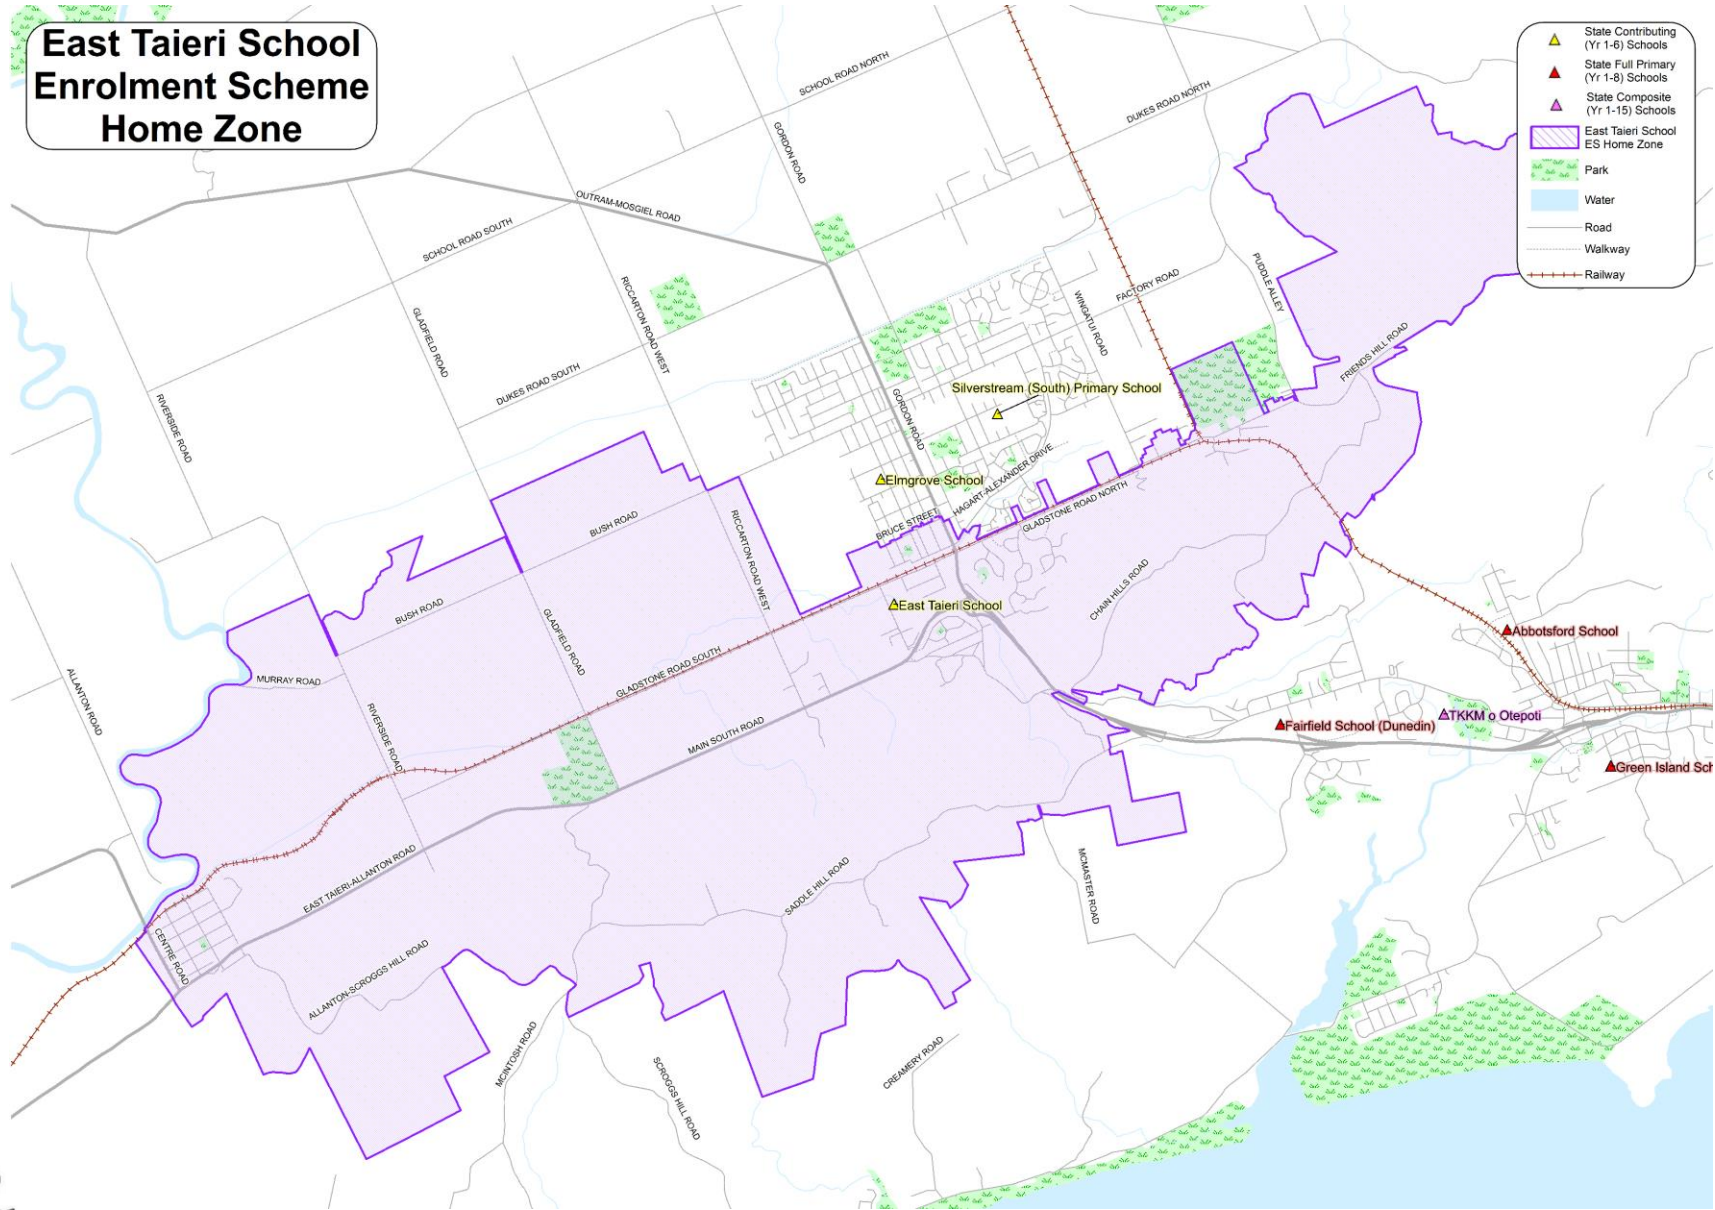

East Taieri School Enrolment Scheme Home Zone

- ▲ State Contributing (Yr 1-8) Schools
- ▲ State Full Primary (Yr 1-8) Schools
- ▲ State Composite (Yr 1-15) Schools
- East Taieri School ES Home Zone
- Park
- Water
- Road
- Walkway
- Railway